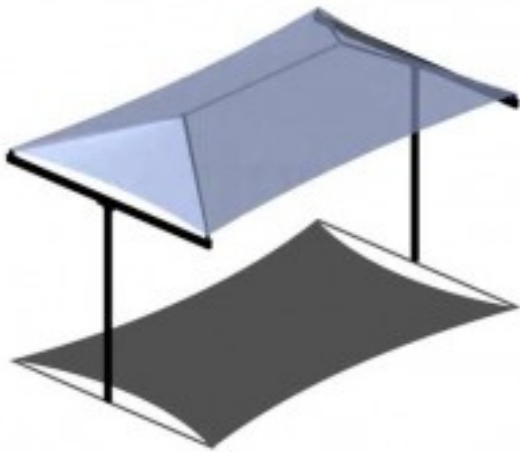

T Post Hip Shade 10x25

<https://www.dunriteplaygrounds.com/store2/38746-T-Post-Hip-Shade-10x25>

Product Image

Description

T Post Hip Shade 10x25. Available with 8-12' eave height.
A unique look for unique settings. Shades are available in a variety of styles and sizes or customized to fit your needs.