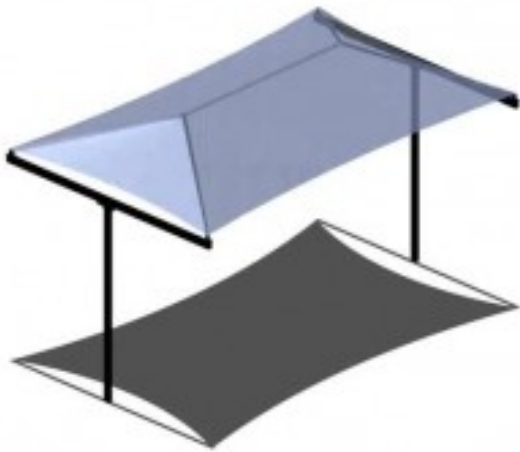

# T Post Hip Shade 10x20

<https://www.dunriteplaygrounds.com/store2/38745-T-Post-Hip-Shade-10x20>

## Description

---

T Post Hip Shade 10x20. Available with 8-12' eave height.  
A unique look for unique settings. Shades are available in a variety of styles and sizes or customized to fit your needs.