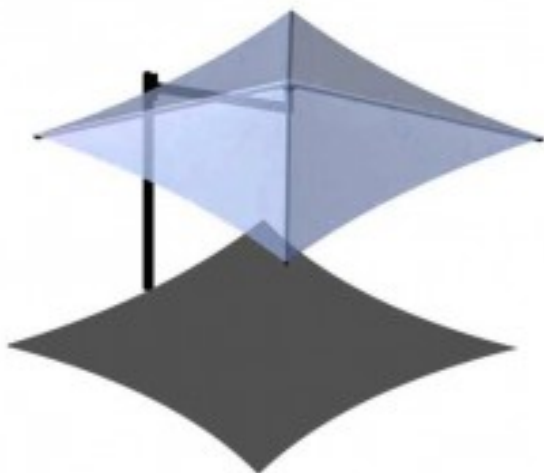

Cantilever Umbrella Shade 20x20

<https://www.dunriteplaygrounds.com/store2/38736-Cantilever-Umbrella-Shade-20x20>

Product Image

Description

Cantilever Umbrella Shade 20x20. Available with 8-12' eave height.
A unique look for unique settings. Shades are available in a variety of styles and sizes or customized to fit your needs.