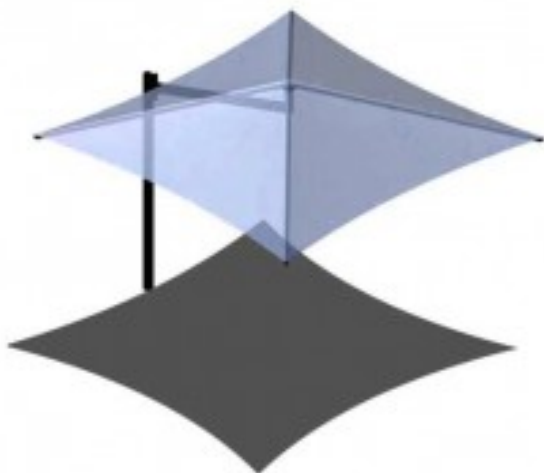

Cantilever Umbrella Shade 10x10

<https://www.dunriteplaygrounds.com/store2/38732-Cantilever-Umbrella-Shade-10x10>

Product Image

Description

Cantilever Umbrella Shade 10x10. Available with 8-12' eave height.
A unique look for unique settings. Shades are available in a variety of styles and sizes or customized to fit your needs.