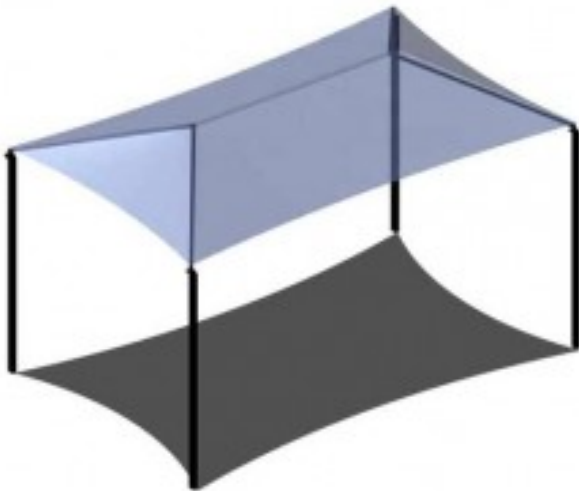

Four Post Hip Shade Cover 60x60

<https://www.dunriteplaygrounds.com/store2/38707-Four-Post-Hip-Shade-Cover-60x60>

Product Image

Description

Four Post Hip Shade Cover 60x60. Available in 8-18' eave height.
A unique look for unique settings. Shades are available in a variety of styles and sizes or customized to fit your needs.