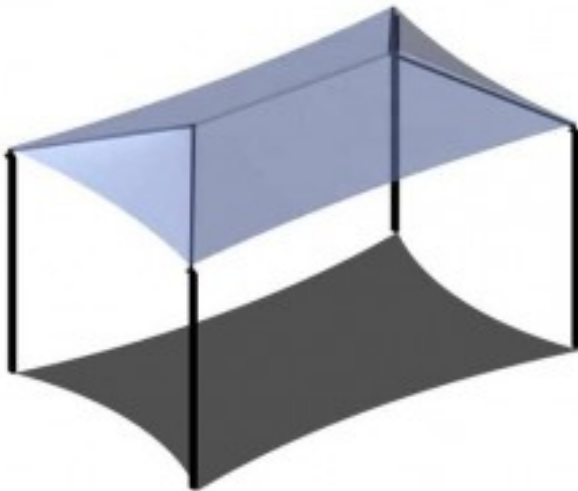

# Four Post Hip Shade Cover 55x55

<https://www.dunriteplaygrounds.com/store2/38706-Four-Post-Hip-Shade-Cover-55x55>

## Product Image

---

## Description

---

Four Post Hip Shade Cover 55x55. Available in 8-18' eave height.  
A unique look for unique settings. Shades are available in a variety of styles and sizes or customized to fit your needs.