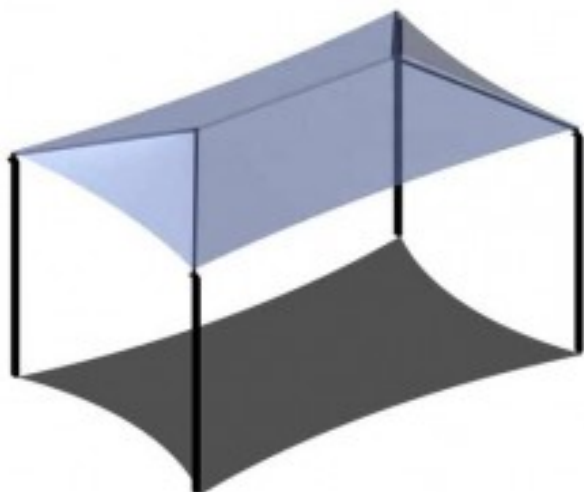

Four Post Hip Shade Cover 50x60

<https://www.dunriteplaygrounds.com/store2/38705-Four-Post-Hip-Shade-Cover-50x60>

Product Image

Description

Four Post Hip Shade Cover 50x60. Available in 8-18' eave height.
A unique look for unique settings. Shades are available in a variety of styles and sizes or customized to fit your needs.