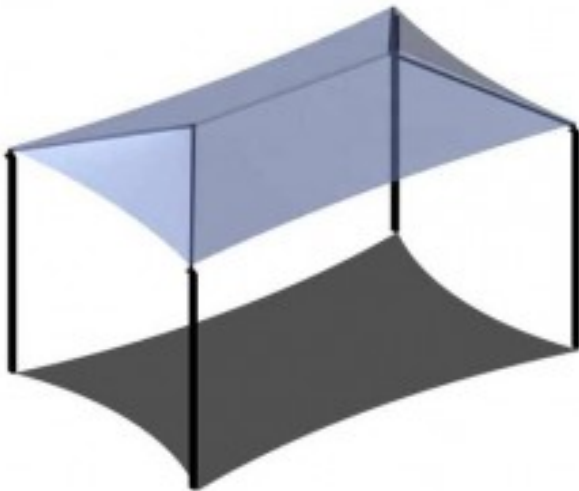

# Four Post Hip Shade Cover 45x60

<https://www.dunriteplaygrounds.com/store2/38704-Four-Post-Hip-Shade-Cover-45x60>

## Product Image

---

## Description

---

Four Post Hip Shade Cover 45x60. Available in 8-18' eave height.  
A unique look for unique settings. Shades are available in a variety of styles and sizes or customized to fit your needs.