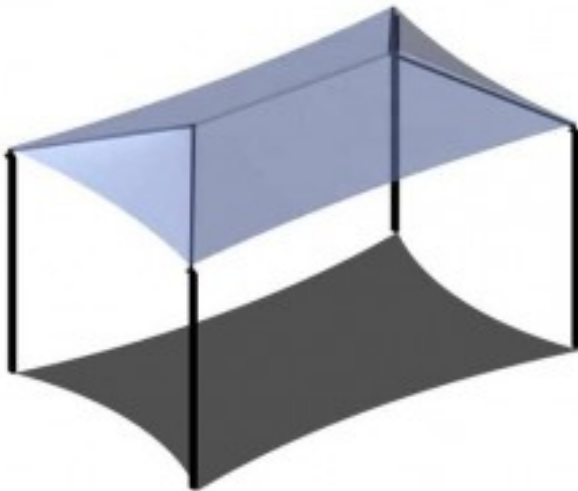

Four Post Hip Shade Cover 45x60

<https://www.dunriteplaygrounds.com/store2/38704-Four-Post-Hip-Shade-Cover-45x60>

Product Image

Description

Four Post Hip Shade Cover 45x60. Available in 8-18' eave height.
A unique look for unique settings. Shades are available in a variety of styles and sizes or customized to fit your needs.