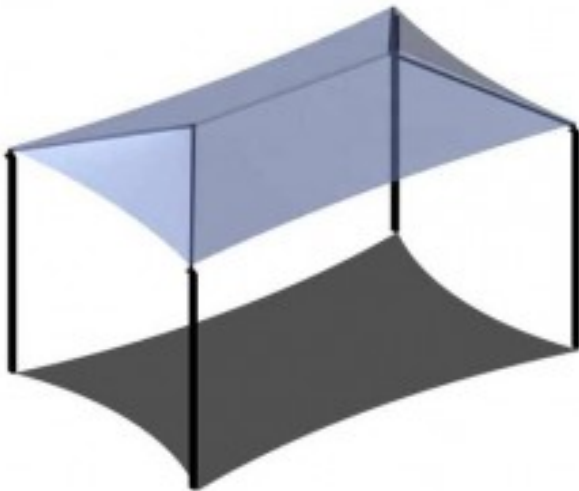

Four Post Hip Shade Cover 50x50

<https://www.dunriteplaygrounds.com/store2/38703-Four-Post-Hip-Shade-Cover-50x50>

Product Image

Description

Four Post Hip Shade Cover 50x50. Available in 8-18' eave height.
A unique look for unique settings. Shades are available in a variety of styles and sizes or customized to fit your needs.