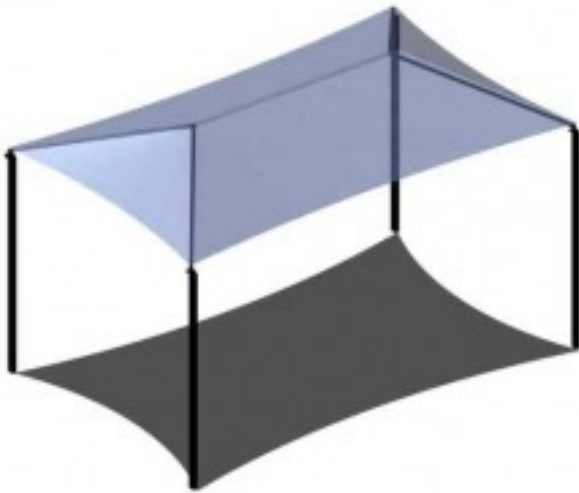

Four Post Hip Shade Cover 45x55

<https://www.dunriteplaygrounds.com/store2/38702-Four-Post-Hip-Shade-Cover-45x55>

Product Image

Description

Four Post Hip Shade Cover 45x55. Available in 8-18' eave height.
A unique look for unique settings. Shades are available in a variety of styles and sizes or customized to fit your needs.