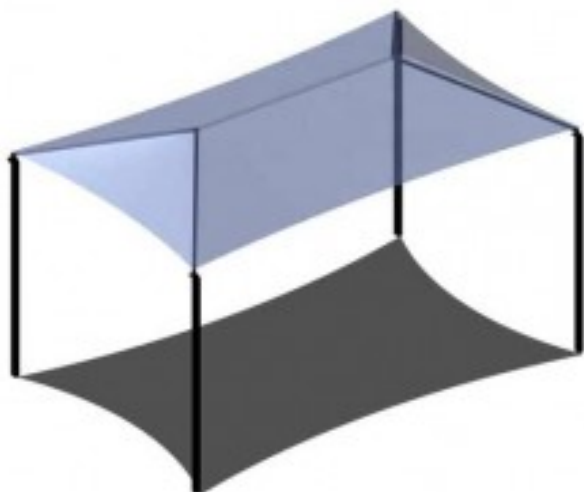

Four Post Hip Shade Cover 40x60

<https://www.dunriteplaygrounds.com/store2/38701-Four-Post-Hip-Shade-Cover-40x60>

Product Image

Description

Four Post Hip Shade Cover 40x60. Available in 8-18' eave height.
A unique look for unique settings. Shades are available in a variety of styles and sizes or customized to fit your needs.