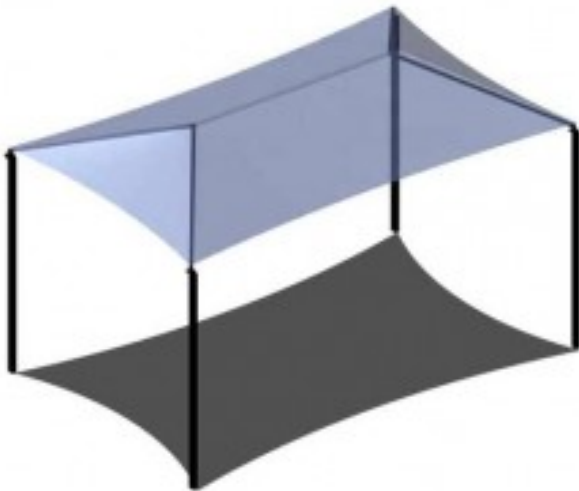

Four Post Hip Shade Cover 40x55

<https://www.dunriteplaygrounds.com/store2/38700-Four-Post-Hip-Shade-Cover-40x55>

Product Image

Description

Four Post Hip Shade Cover 40x55. Available in 8-18' eave height.
A unique look for unique settings. Shades are available in a variety of styles and sizes or customized to fit your needs.