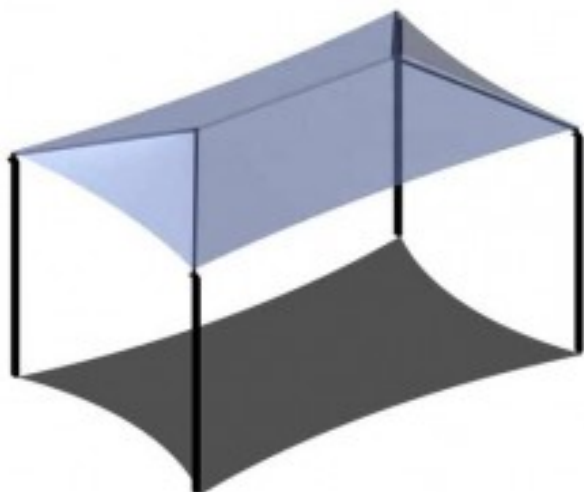

Four Post Hip Shade Cover 40x50

<https://www.dunriteplaygrounds.com/store2/38699-Four-Post-Hip-Shade-Cover-40x50>

Product Image

Description

Four Post Hip Shade Cover 40x50. Available in 8-18' eave height.
A unique look for unique settings. Shades are available in a variety of styles and sizes or customized to fit your needs.