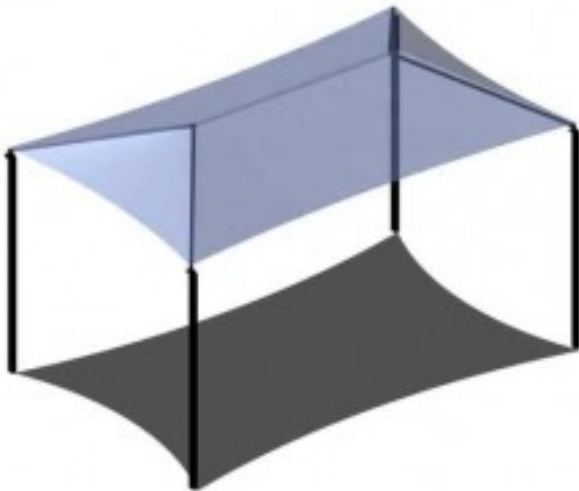

# Four Post Hip Shade Cover 35x55

<https://www.dunriteplaygrounds.com/store2/38698-Four-Post-Hip-Shade-Cover-35x55>

## Product Image

---

## Description

---

Four Post Hip Shade Cover 35x55. Available in 8-18' eave height.  
A unique look for unique settings. Shades are available in a variety of styles and sizes or customized to fit your needs.