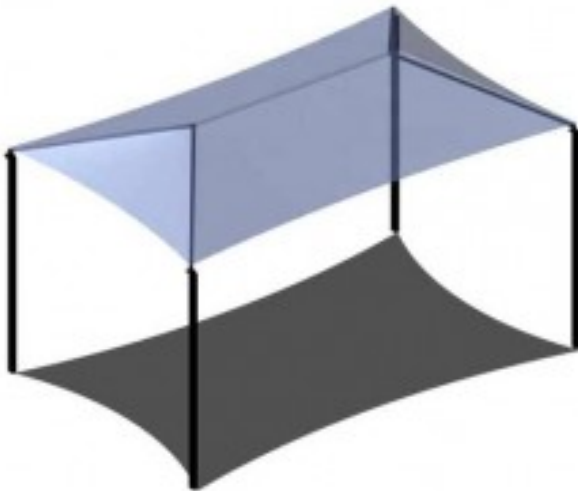

# Four Post Hip Shade Cover 35x50

<https://www.dunriteplaygrounds.com/store2/38697-Four-Post-Hip-Shade-Cover-35x50>

## Product Image

---

## Description

---

Four Post Hip Shade Cover 35x50. Available in 8-18' eave height.  
A unique look for unique settings. Shades are available in a variety of styles and sizes or customized to fit your needs.