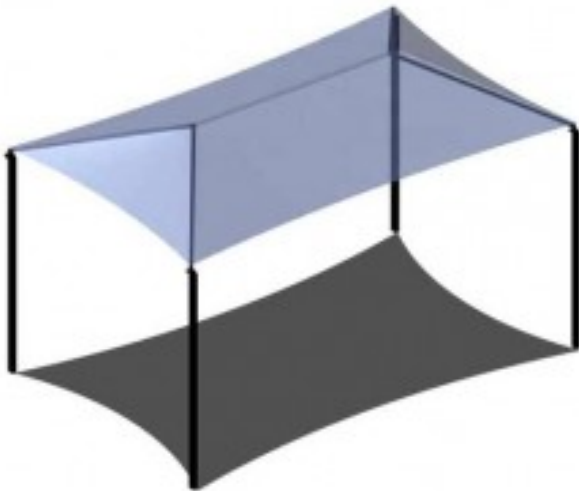

# Four Post Hip Shade Cover 35x45

<https://www.dunriteplaygrounds.com/store2/38696-Four-Post-Hip-Shade-Cover-35x45>

## Product Image

---

## Description

---

Four Post Hip Shade Cover 35x45. Available in 8-18' eave height.  
A unique look for unique settings. Shades are available in a variety of styles and sizes or customized to fit your needs.