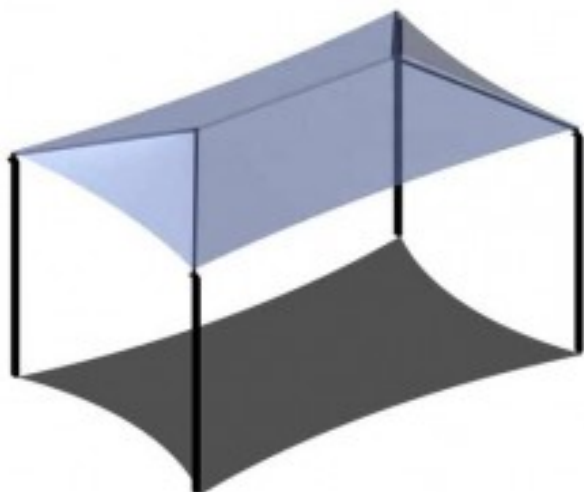

Four Post Hip Shade Cover 20x40

<https://www.dunriteplaygrounds.com/store2/38684-Four-Post-Hip-Shade-Cover-20x40>

Product Image

Description

Four Post Hip Shade Cover 20x40. Available in 8-18' eave height.
A unique look for unique settings. Shades are available in a variety of styles and sizes or customized to fit your needs.