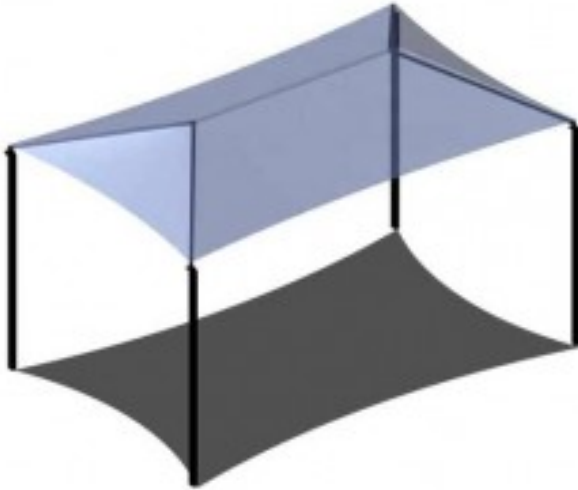

# Four Post Hip Shade Cover 20x34

<https://www.dunriteplaygrounds.com/store2/38681-Four-Post-Hip-Shade-Cover-20x34>

## Product Image

---

## Description

---

Four Post Hip Shade Cover 20x34. Available in 8-18' eave height.  
A unique look for unique settings. Shades are available in a variety of styles and sizes or customized to fit your needs.