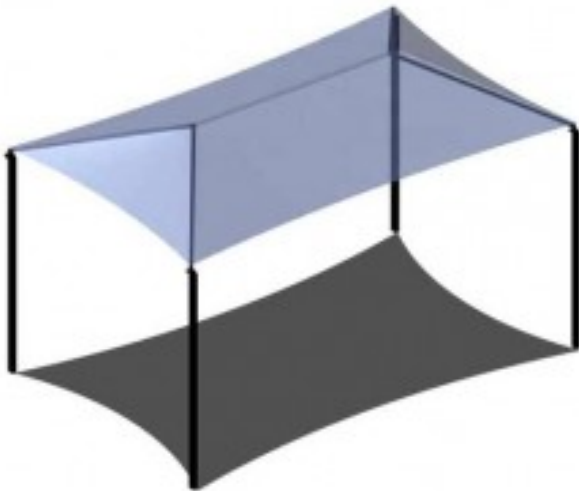

# Four Post Hip Shade Cover 20x32

<https://www.dunriteplaygrounds.com/store2/38680-Four-Post-Hip-Shade-Cover-20x32>

## Product Image

---

## Description

---

Four Post Hip Shade Cover 20x32. Available in 8-18' eave height.  
A unique look for unique settings. Shades are available in a variety of styles and sizes or customized to fit your needs.