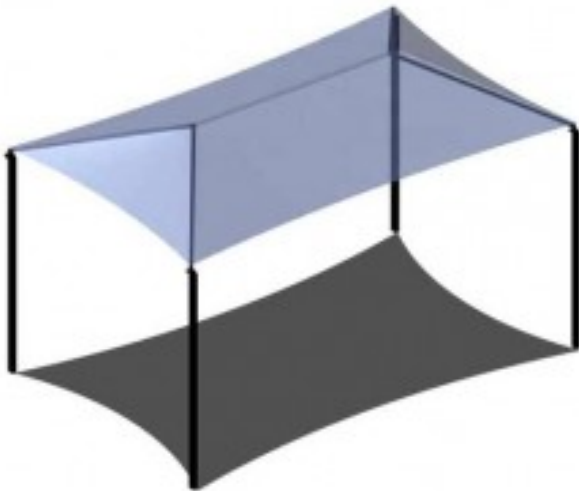

Four Post Hip Shade Cover 20x30

<https://www.dunriteplaygrounds.com/store2/38679-Four-Post-Hip-Shade-Cover-20x30>

Product Image

Description

Four Post Hip Shade Cover 20x30. Available in 8-18' eave height.
A unique look for unique settings. Shades are available in a variety of styles and sizes or customized to fit your needs.