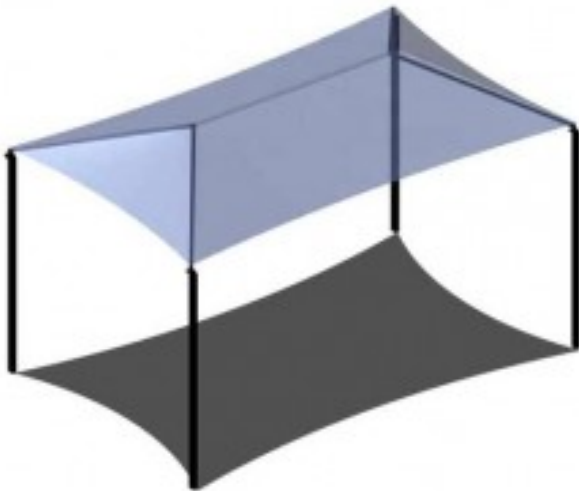

Four Post Hip Shade Cover 20x25

<https://www.dunriteplaygrounds.com/store2/38677-Four-Post-Hip-Shade-Cover-20x25>

Product Image

Description

Four Post Hip Shade Cover 20x25. Available in 8-18' eave height.
A unique look for unique settings. Shades are available in a variety of styles and sizes or customized to fit your needs.