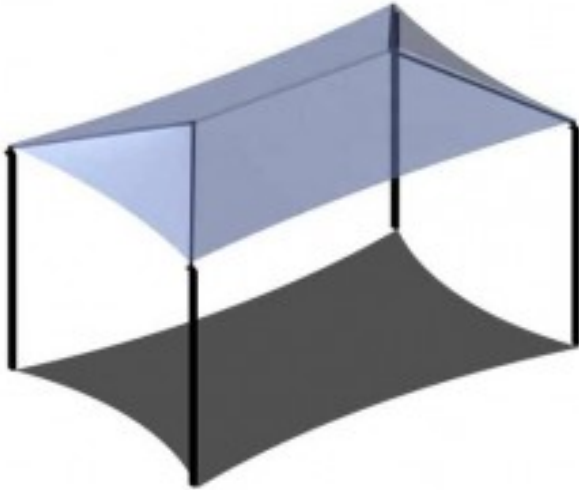

# Four Post Hip Shade Cover 20x25

<https://www.dunriteplaygrounds.com/store2/38677-Four-Post-Hip-Shade-Cover-20x25>

## Product Image

---

## Description

---

Four Post Hip Shade Cover 20x25. Available in 8-18' eave height.  
A unique look for unique settings. Shades are available in a variety of styles and sizes or customized to fit your needs.