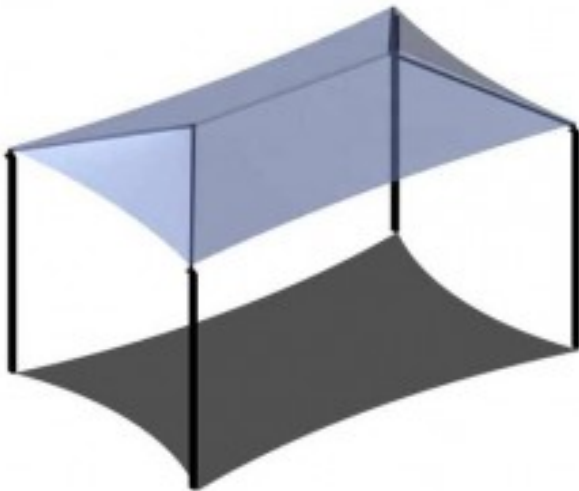

Four Post Hip Shade Cover 15x20

<https://www.dunriteplaygrounds.com/store2/38675-Four-Post-Hip-Shade-Cover-15x20>

Product Image

Description

Four Post Hip Shade Cover 15x20. Available in 8-12' eave height.
A unique look for unique settings. Shades are available in a variety of styles and sizes or customized to fit your needs.