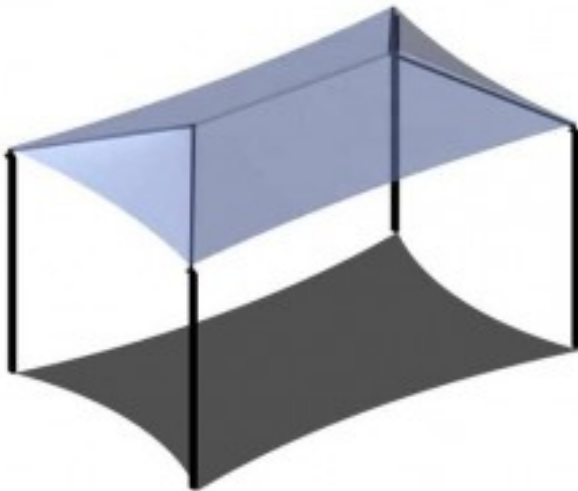

Four Post Hip Shade Cover 10x20

<https://www.dunriteplaygrounds.com/store2/38674-Four-Post-Hip-Shade-Cover-10x20>

Product Image

Description

Four Post Hip Shade Cover 10x20. Available in 8-12' eave height.
A unique look for unique settings. Shades are available in a variety of styles and sizes or customized to fit your needs.