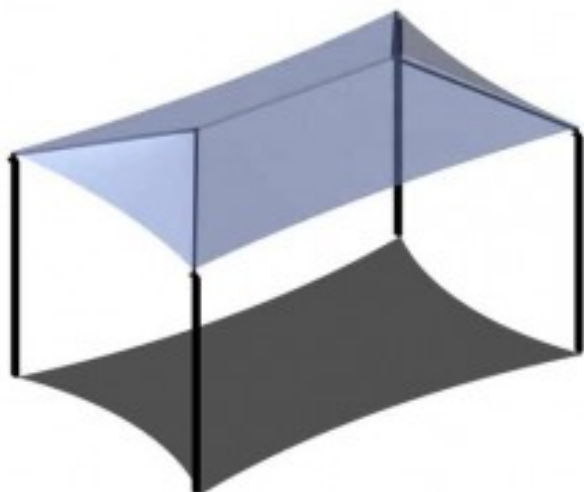

Four Post Hip Shade Cover 10x15

<https://www.dunriteplaygrounds.com/store2/38673-Four-Post-Hip-Shade-Cover-10x15>

Product Image

Description

Four Post Hip Shade Cover 10x15. Available in 8-12' eave height.
A unique look for unique settings. Shades are available in a variety of styles and sizes or customized to fit your needs.