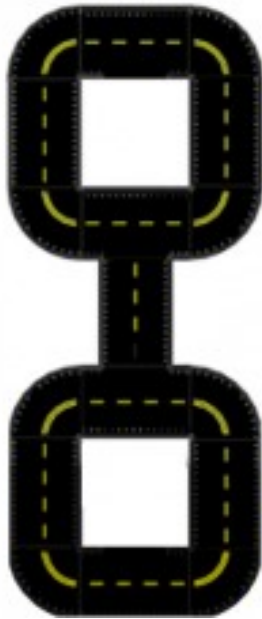

Pedal Path Atlanta Crazy Eight

<https://www.dunriteplaygrounds.com/store2/37060-Pedal-Path-Atlanta-Crazy-Eight>

Product Image

Description

Looking for a Pedal Path?

The stage is set and imaginations are ready to take over! Now any playground can be more creative and fun! Pedal Path is the NEW alternative to the difficult forming, pouring and finishing which concert paths require.