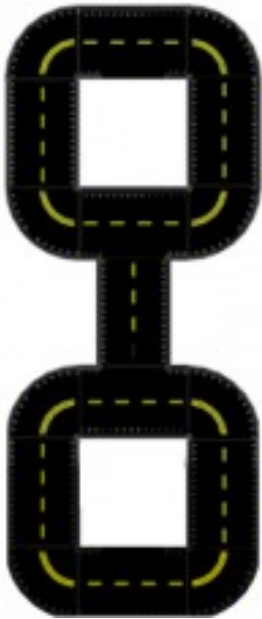

Pedal Path Atlanta Crazy Eight

<https://www.dunriteplaygrounds.com/store2/37060-Pedal-Path-Atlanta-Crazy-Eight>

Product Image

Description

Looking for a Pedal Path?

The stage is set and imaginations are ready to take over! Now any playground can be more creative and fun! Pedal Path is the NEW alternative to the difficult forming, pouring and finishing which concert paths require.