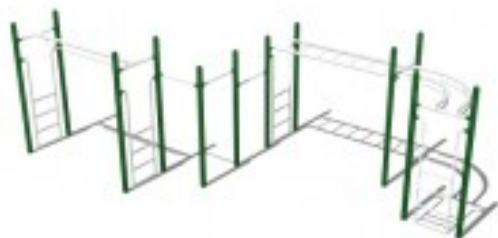

## Description

---

Adventure Play Series Model PS3-20099  
Capacity: 11  
Structure Size: 25 x 14  
Use Zone: 37 x 26

This model has color options! Visit our **COLORS** page for information.