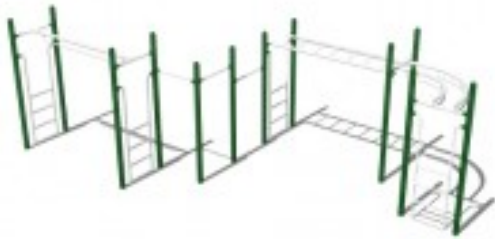

## Description

---

Adventure Play Series Model PS3-20099  
Capacity: 11  
Structure Size: 25 x 14  
Use Zone: 37 x 26

This model has color options! Visit our [COLORS](#) page for information.