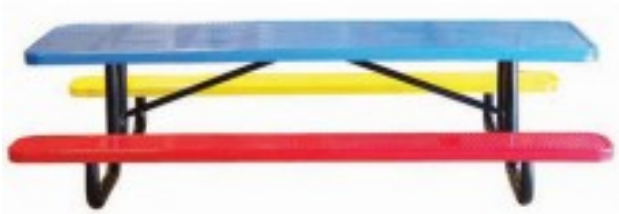

8 foot Picnic Portable 6 foot seats - child size Perforated

<https://www.dunriteplaygrounds.com/store2/36797-T8XPP-ADA-CHILD-PERF-8-Picnic-Portable-6-seats-childs-size-Perforated>

Product Image

Description

This children's picnic table seats a large group of children. The table height is 24 ½" tall and the seat height is 11 7⁄8" tall. Multiple colors of thermoplastic give the table protection as well as a festive feel.

Seats are 11 7⁄8" tall - the table is 24 ½" tall

11 Gauge perforated metal seats and tops

2 3⁄8" Black powder coated galvanized steel tubular legs

Multicolored thermoplastic finish