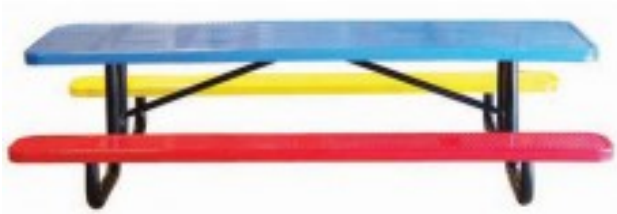

8 foot Picnic Surface Mount child size Perforated

<https://www.dunriteplaygrounds.com/store2/36795-T8XPSM-CHILD-PERF-8-Picnic-Surface-Mount-childs-size-Perforated>

Product Image

Description

This children's picnic table seats a large group of children. The table height is 24 ½" tall and the seat height is 11 7⁄8" tall. Multiple colors of thermoplastic give the table protection as well as a festive feel.

Seats are 11 7⁄8" tall - the table is 24 ½" tall

11 Gauge perforated metal seats and tops

2 3⁄8" Black powder coated galvanized steel tubular legs

Multicolored thermoplastic finish