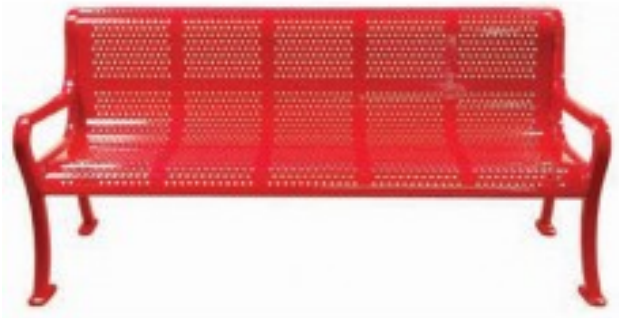

8 foot Perforated Roll Formed Bench

<https://www.dunriteplaygrounds.com/store2/36618-RF96-PERF-8-foot-Perforated-Roll-Formed-Bench>

Product Image

Description

Our basic perforated bench is available in four, six or eight foot lengths and features an industrial styled pattern of ½" holes. It offers a clean, modern look ready to be finished off for its placement with 16 colors to choose from.

11 Gauge perforated metal seat and back

Cast iron legs - 1 ½" wide by 1 ½" thick

Thermoplastic finish

Pre-drilled mounting holes