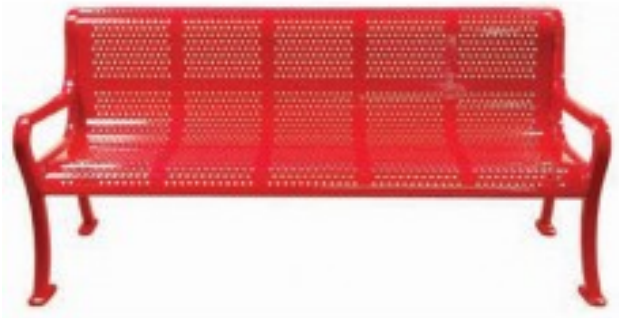

6 foot Perforated Roll Formed Bench

<https://www.dunriteplaygrounds.com/store2/36617-RF72-PERF-6-foot-Perforated-Roll-Formed-Bench>

Product Image

Description

Our basic perforated bench is available in four, six or eight foot lengths and features an industrial styled pattern of ½" holes. It offers a clean, modern look ready to be finished off for its placement with 16 colors to choose from.

11 Gauge perforated metal seat and back

Cast iron legs - 1 ½" wide by 1 ½" thick

Thermoplastic finish

Pre-drilled mounting holes