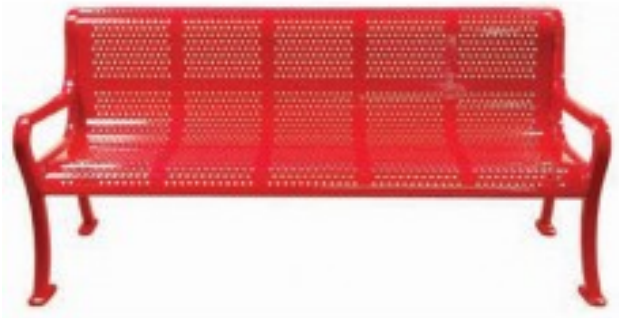

# 4 foot Perforated Roll Formed Bench

<https://www.dunriteplaygrounds.com/store2/36616-RF48-PERF-4-foot-Perforated-Roll-Formed-Bench>

## Description

---

Our basic perforated bench is available in four, six or eight foot lengths and features an industrial styled pattern of ½" holes. It offers a clean, modern look ready to be finished off for its placement with 16 colors to choose from.

11 Gauge perforated metal seat and back

Cast iron legs - 1 ½" wide by 1 ½" thick

Thermoplastic finish

Pre-drilled mounting holes