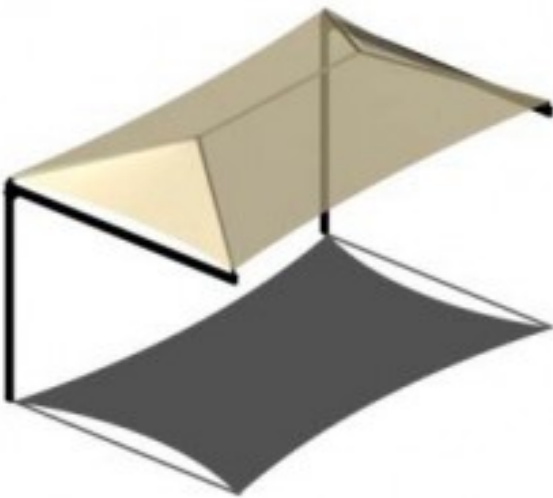

Single Post Cantilever Inground Residential Shade Pyramid 10x10

<https://www.dunriteplaygrounds.com/store2/35374-SPCP-P10107-Single-Post-Cantilever-Inground-Shade-Pyramid-10x10>

Product Image

Description

Single Rectangular Post Cantilever Inground Shade Pyramid 10x10. Entry eave 7'. Peak Measurement 8'9".

Our shade fabric structures provide an open feel that cools the air by as much as 25 degrees and blocks up to 97% of harmful UV rays. Our frame