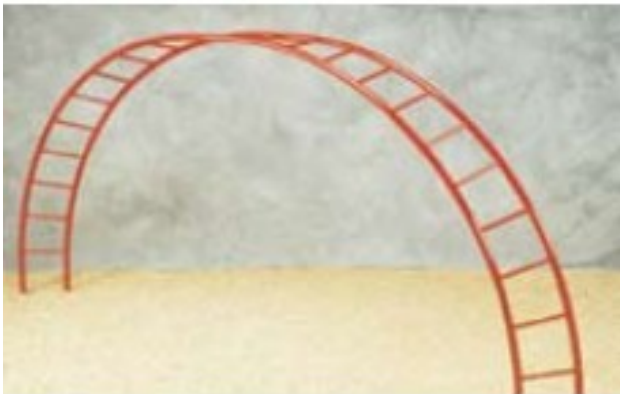

## Description

---

Zany Zipper Arch. The two curves of this arch are offset from each other, making this a truly unique challenge for all school-age children. Powder-coated in your choice of colors. Safe use zone: 28'x14'. Weight: 150 lbs. (68.04 kg)