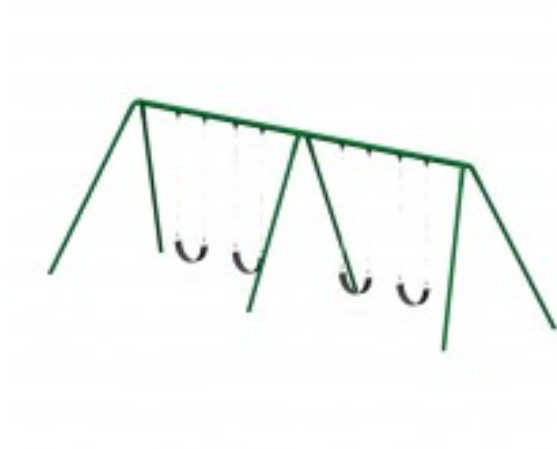

3.5 Inch Bi-Pod Galvanized Double Bay Swing with 4 belt seats

<https://www.dunriteplaygrounds.com/store2/31761-SWG-00062-GV-B-G-3-5-Inch-Bi-Pod-Galvanized-Double-Bay-Swing-with-4-belt-seats>

Product Image

Description

3.5 Inch Bi-Pod Galvanized Double Bay Swing with 4 belt seats