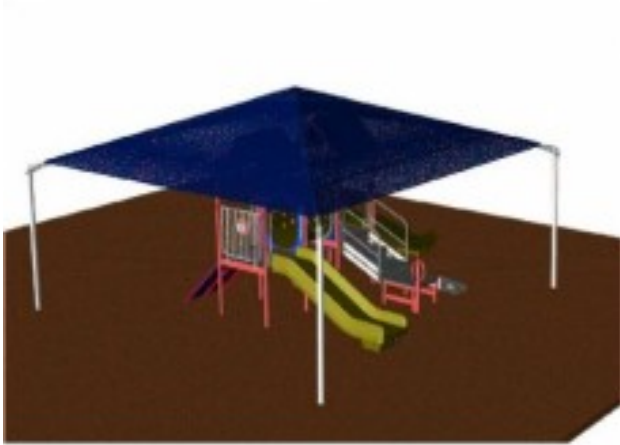

# 14 Foot x 14 Foot Surface Mount Shade

<https://www.dunriteplaygrounds.com/store2/3158-SHD-001414-BGT-SM-14-Foot-x-14-Foot-Surface-Mount-Shade>

## Product Image

---

## Description

---

14 Foot x 14 Foot Surface Mount Shade. White, powder colored posts with blue, green or tan fabric. Other options available, please ask for details.