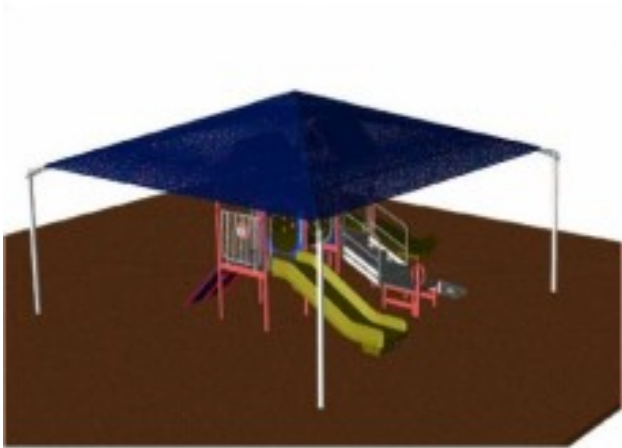

12 Foot x 12 Foot EZ-Glide Surface Mount Shade

<https://www.dunriteplaygrounds.com/store2/3157-SHD-EG1212-BGT-SM-12-Foot-x-12-Foot-EZ-Glide-Surface-Mount-Shade>

Product Image

Description

12 Foot x 12 Foot EZ-Glide Surface Mount Shade. White, powder colored posts with blue, green or tan fabric. Other options available, please ask for details.