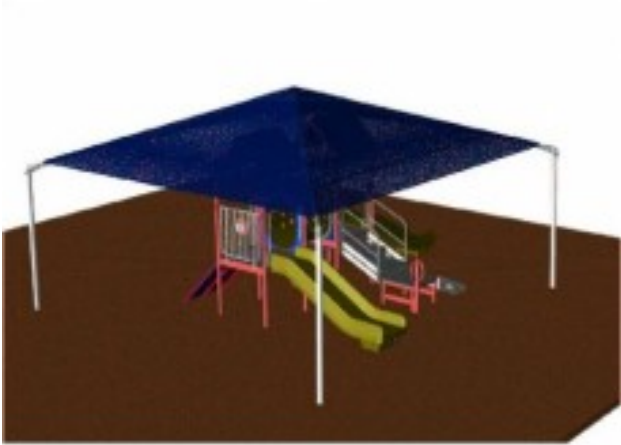

12 Foot x 12 Foot Surface Mount Shade

<https://www.dunriteplaygrounds.com/store2/3156-SHD-001212-BGT-SM-12-Foot-x-12-Foot-Surface-Mount-Shade>

Product Image

Description

12 Foot x 12 Foot Surface Mount Shade. White, powder colored posts with blue, green or tan fabric. Other options available, please ask for details.