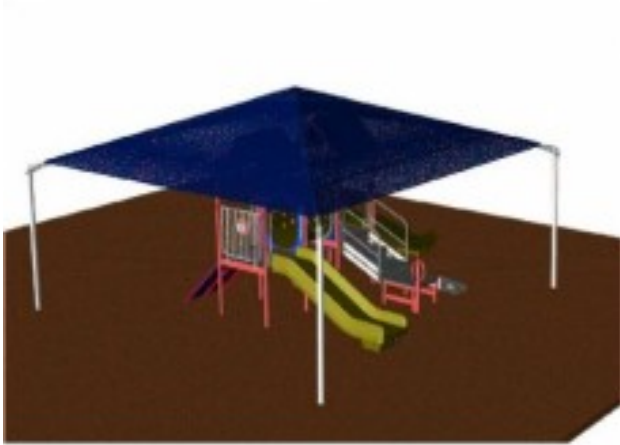

14 Foot x 14 Foot Shade

<https://www.dunriteplaygrounds.com/store2/3155-SHD-001414-BGT-14-Foot-x-14-Foot-Shade>

Product Image

Description

14 Foot x 14 Foot Shade. White, powder colored posts with blue, green or tan fabric. Other options available, please ask for details.