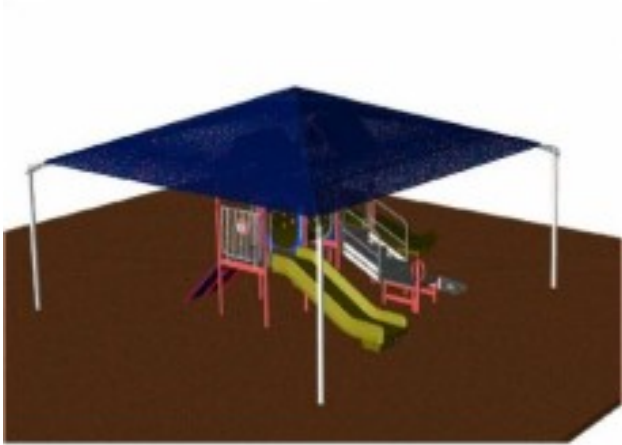

# 12 Foot x 12 Foot EZ-Glide Shade

<https://www.dunriteplaygrounds.com/store2/3154-SHD-EG1212-BGT-12-Foot-x-12-Foot-EZ-Glide-Shade>

## Product Image

---

## Description

---

12 Foot x 12 Foot EZ-Glide Shade. White, powder colored posts with blue, green or tan fabric. Other options available, please ask for details.