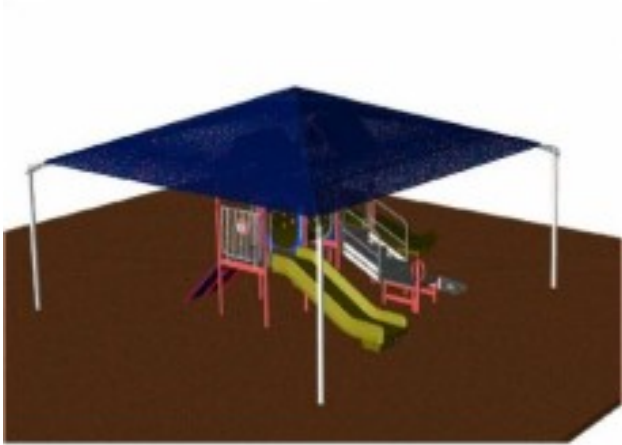

12 Foot x 12 Foot EZ-Glide Shade

<https://www.dunriteplaygrounds.com/store2/3154-SHD-EG1212-BGT-12-Foot-x-12-Foot-EZ-Glide-Shade>

Product Image

Description

---

12 Foot x 12 Foot EZ-Glide Shade. White, powder colored posts with blue, green or tan fabric. Other options available, please ask for details.