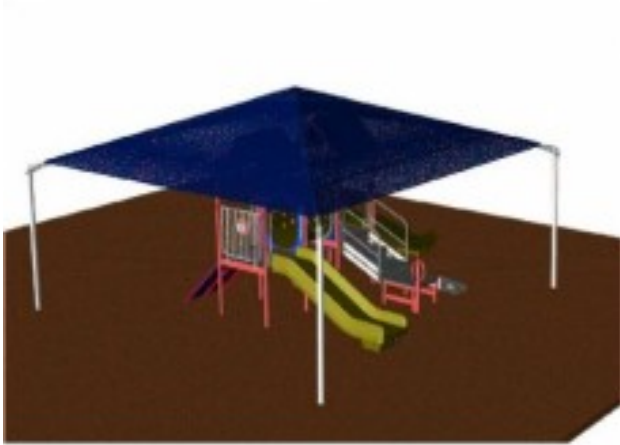

12 Foot x 12 Foot Shade

<https://www.dunriteplaygrounds.com/store2/3153-SHD-001212-BGT-12-Foot-x-12-Foot-Shade>

Product Image

Description

12 Foot x 12 Foot Shade. White, powder colored posts with blue, green or tan fabric. Other options available, please ask for details.