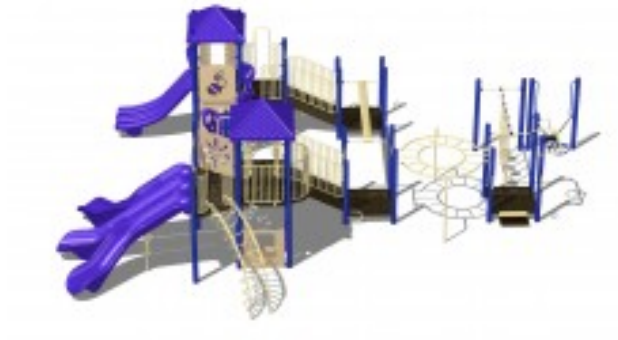

Expedition Play Series Model PS5-91547

<https://www.dunriteplaygrounds.com/store2/30472-PS5-91547-Expedition-Series-Playground-Equipment-Model-PS5-91547>

Product Image

Description

Expedition Play Series Model PS5-91547.

DOWNLOAD an
Overview 2D
drawing of this
model.

View color
options for this **COLORS**
model