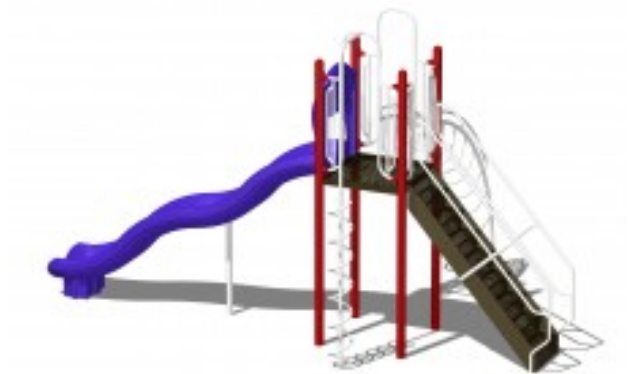

# Adventure Playground Equipment Model PS3-91784

<https://www.dunriteplaygrounds.com/store2/30429-PS3-91784-Adventure-Playground-Equipment-Model-PS3-91784>

## Product Image

---

## Description

---

Adventure Play Series Model PS3-91784.

**DOWNLOAD** an  
**Overview 2D**  
drawing of this  
model.

**View color**  
options for this  
model

**COLORS**