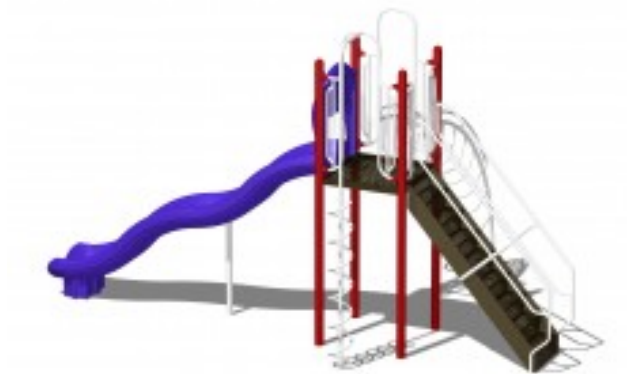

Adventure Playground Equipment Model PS3-91784

<https://www.dunriteplaygrounds.com/store2/30429-PS3-91784-Adventure-Playground-Equipment-Model-PS3-91784>

Product Image

Description

Adventure Play Series Model PS3-91784.

DOWNLOAD an
Overview 2D
drawing of this
model.

View color
options for this
model

COLORS