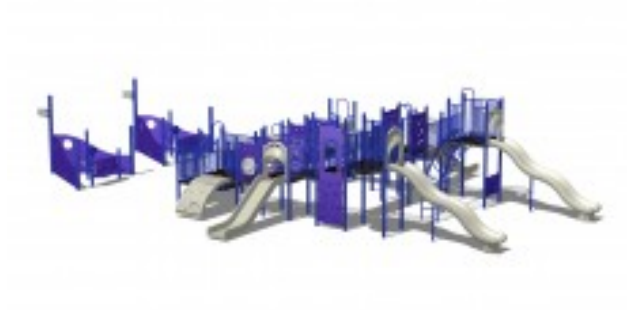

Adventure Playground Equipment Model PS3-91723

<https://www.dunriteplaygrounds.com/store2/30410-PS3-91723-Adventure-Playground-Equipment-Model-PS3-91723>

Product Image

Description

Adventure Play Series Model PS3-91723.

DOWNLOAD an
Overview 2D
drawing of this
model.

View color
options for this
model

COLORS