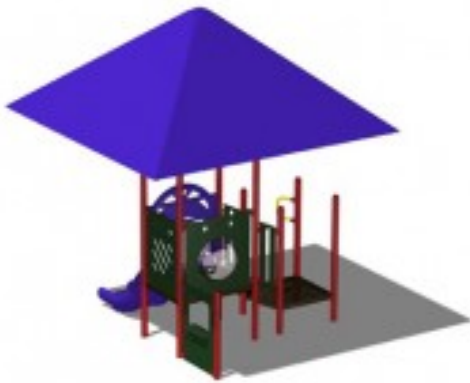

Adventure Playground Equipment Model PS3-91675

<https://www.dunriteplaygrounds.com/store2/30306-PS3-91675-Adventure-Playground-Equipment-Model-PS3-91675>

Product Image

Description

Adventure Play Series Model PS3-91675.

DOWNLOAD an
Overview 2D
drawing of this
model.

View color
options for this
model

COLORS