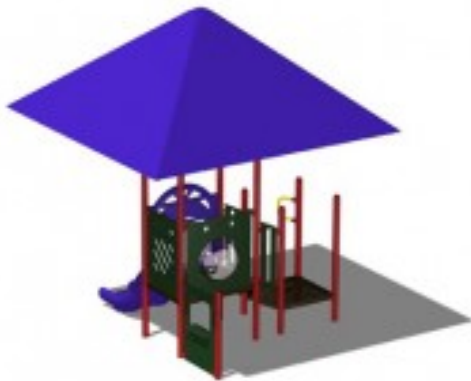

# Adventure Playground Equipment Model PS3-91675

<https://www.dunriteplaygrounds.com/store2/30306-PS3-91675-Adventure-Playground-Equipment-Model-PS3-91675>

## Product Image

---

## Description

---

Adventure Play Series Model PS3-91675.

**DOWNLOAD** an  
**Overview 2D**  
drawing of this  
model.

**View color**  
options for this  
model

**COLORS**