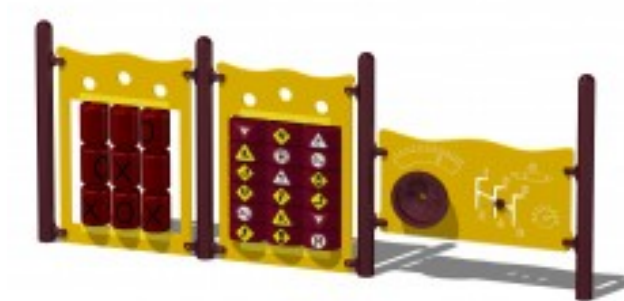

# Adventure Playground Equipment Model PS3-91658

<https://www.dunriteplaygrounds.com/store2/30302-PS3-91658-Adventure-Playground-Equipment-Model-PS3-91658>

## Product Image

---

## Description

---

Adventure Play Series Model PS3-91658.

**DOWNLOAD** an  
**Overview 2D**  
drawing of this  
model.

**View color**  
options for this  
model

**COLORS**