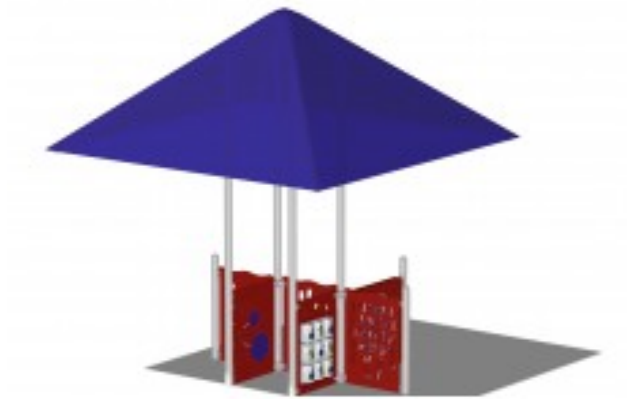

Adventure Playground Equipment Model PS3-91646

<https://www.dunriteplaygrounds.com/store2/30299-PS3-91646-Adventure-Playground-Equipment-Model-PS3-91646>

Product Image

Description

Adventure Play Series Model PS3-91646.

DOWNLOAD an
Overview 2D
drawing of this
model.

View color
options for this
model

COLORS