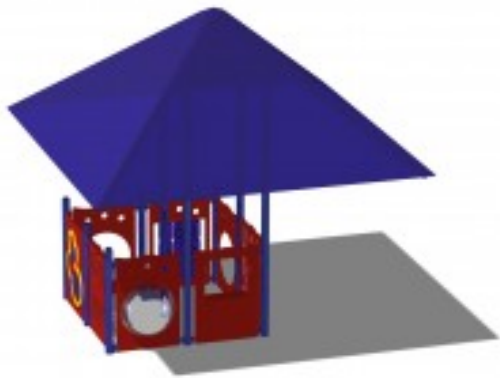

Adventure Playground Equipment Model PS3-91586

<https://www.dunriteplaygrounds.com/store2/30289-PS3-91586-Adventure-Playground-Equipment-Model-PS3-91586>

Product Image

Description

Adventure Play Series Model PS3-91586.

DOWNLOAD an
Overview 2D
drawing of this
model.

View color
options for this
model

COLORS