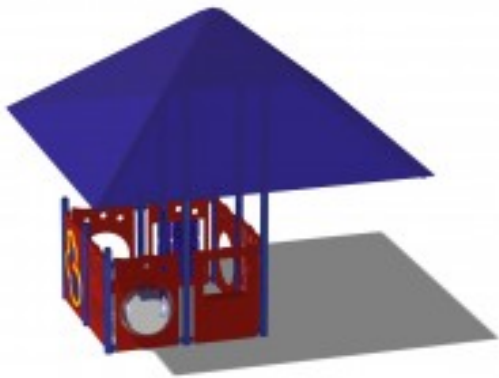

# Adventure Playground Equipment Model PS3-91586

<https://www.dunriteplaygrounds.com/store2/30289-PS3-91586-Adventure-Playground-Equipment-Model-PS3-91586>

## Product Image

---

## Description

---

Adventure Play Series Model PS3-91586.

**DOWNLOAD** an  
**Overview 2D**  
drawing of this  
model.

**View color**  
options for this  
model

**COLORS**