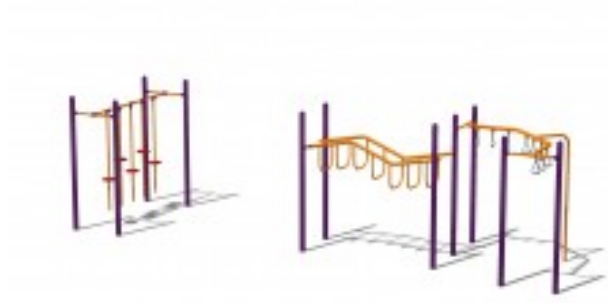

Adventure Playground Equipment Model PS3-91494

<https://www.dunriteplaygrounds.com/store2/30276-PS3-91494-Adventure-Playground-Equipment-Model-PS3-91494>

Product Image

Description

Adventure Play Series Model PS3-91494.

DOWNLOAD an
Overview 2D
drawing of this
model.

View color
options for this
model

COLORS