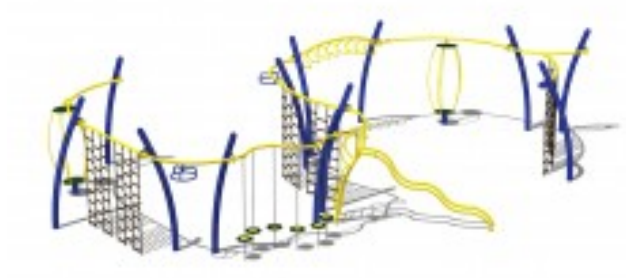

Active Playground Equipment Model PA5-91519

<https://www.dunriteplaygrounds.com/store2/30262-PA5-91519-Active-Playground-Equipment-Series-Model-PA5-91519>

Product Image

Description

Active Play Series Model PA5-91519.

DOWNLOAD an
Overview 2D
drawing of this
model.

View color
options for this
model

COLORS