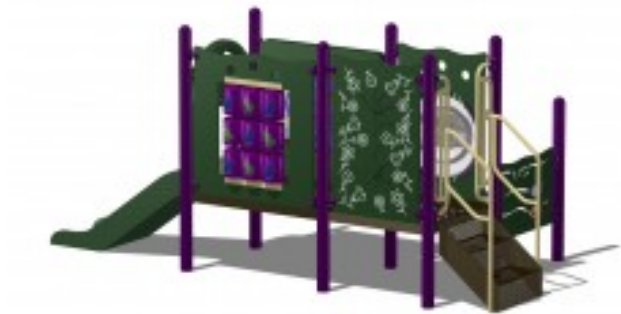

Adventure Playground Equipment Model PS3-91793

<https://www.dunriteplaygrounds.com/store2/27592-PS3-91793-Adventure-Playground-Equipment-Model-PS3-91793>

Product Image

Description

Adventure Series Playground Model PS3-91793

DOWNLOAD an
Overview 2D
drawing of this
model.

View color
options for this
model

COLORS